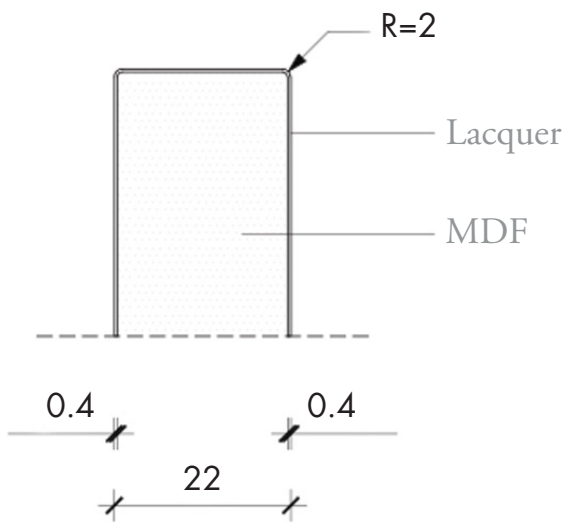

GRAY CLOUD BLUE

ANVUB-03

alta
by 

FEATURES

Material: Lacquer

Panel Core: 22mm MDF (medium density fiberboard, class E1)

Exterior Material: 0.4mm polyester resin

Exterior Finish: Matte or High-Gloss